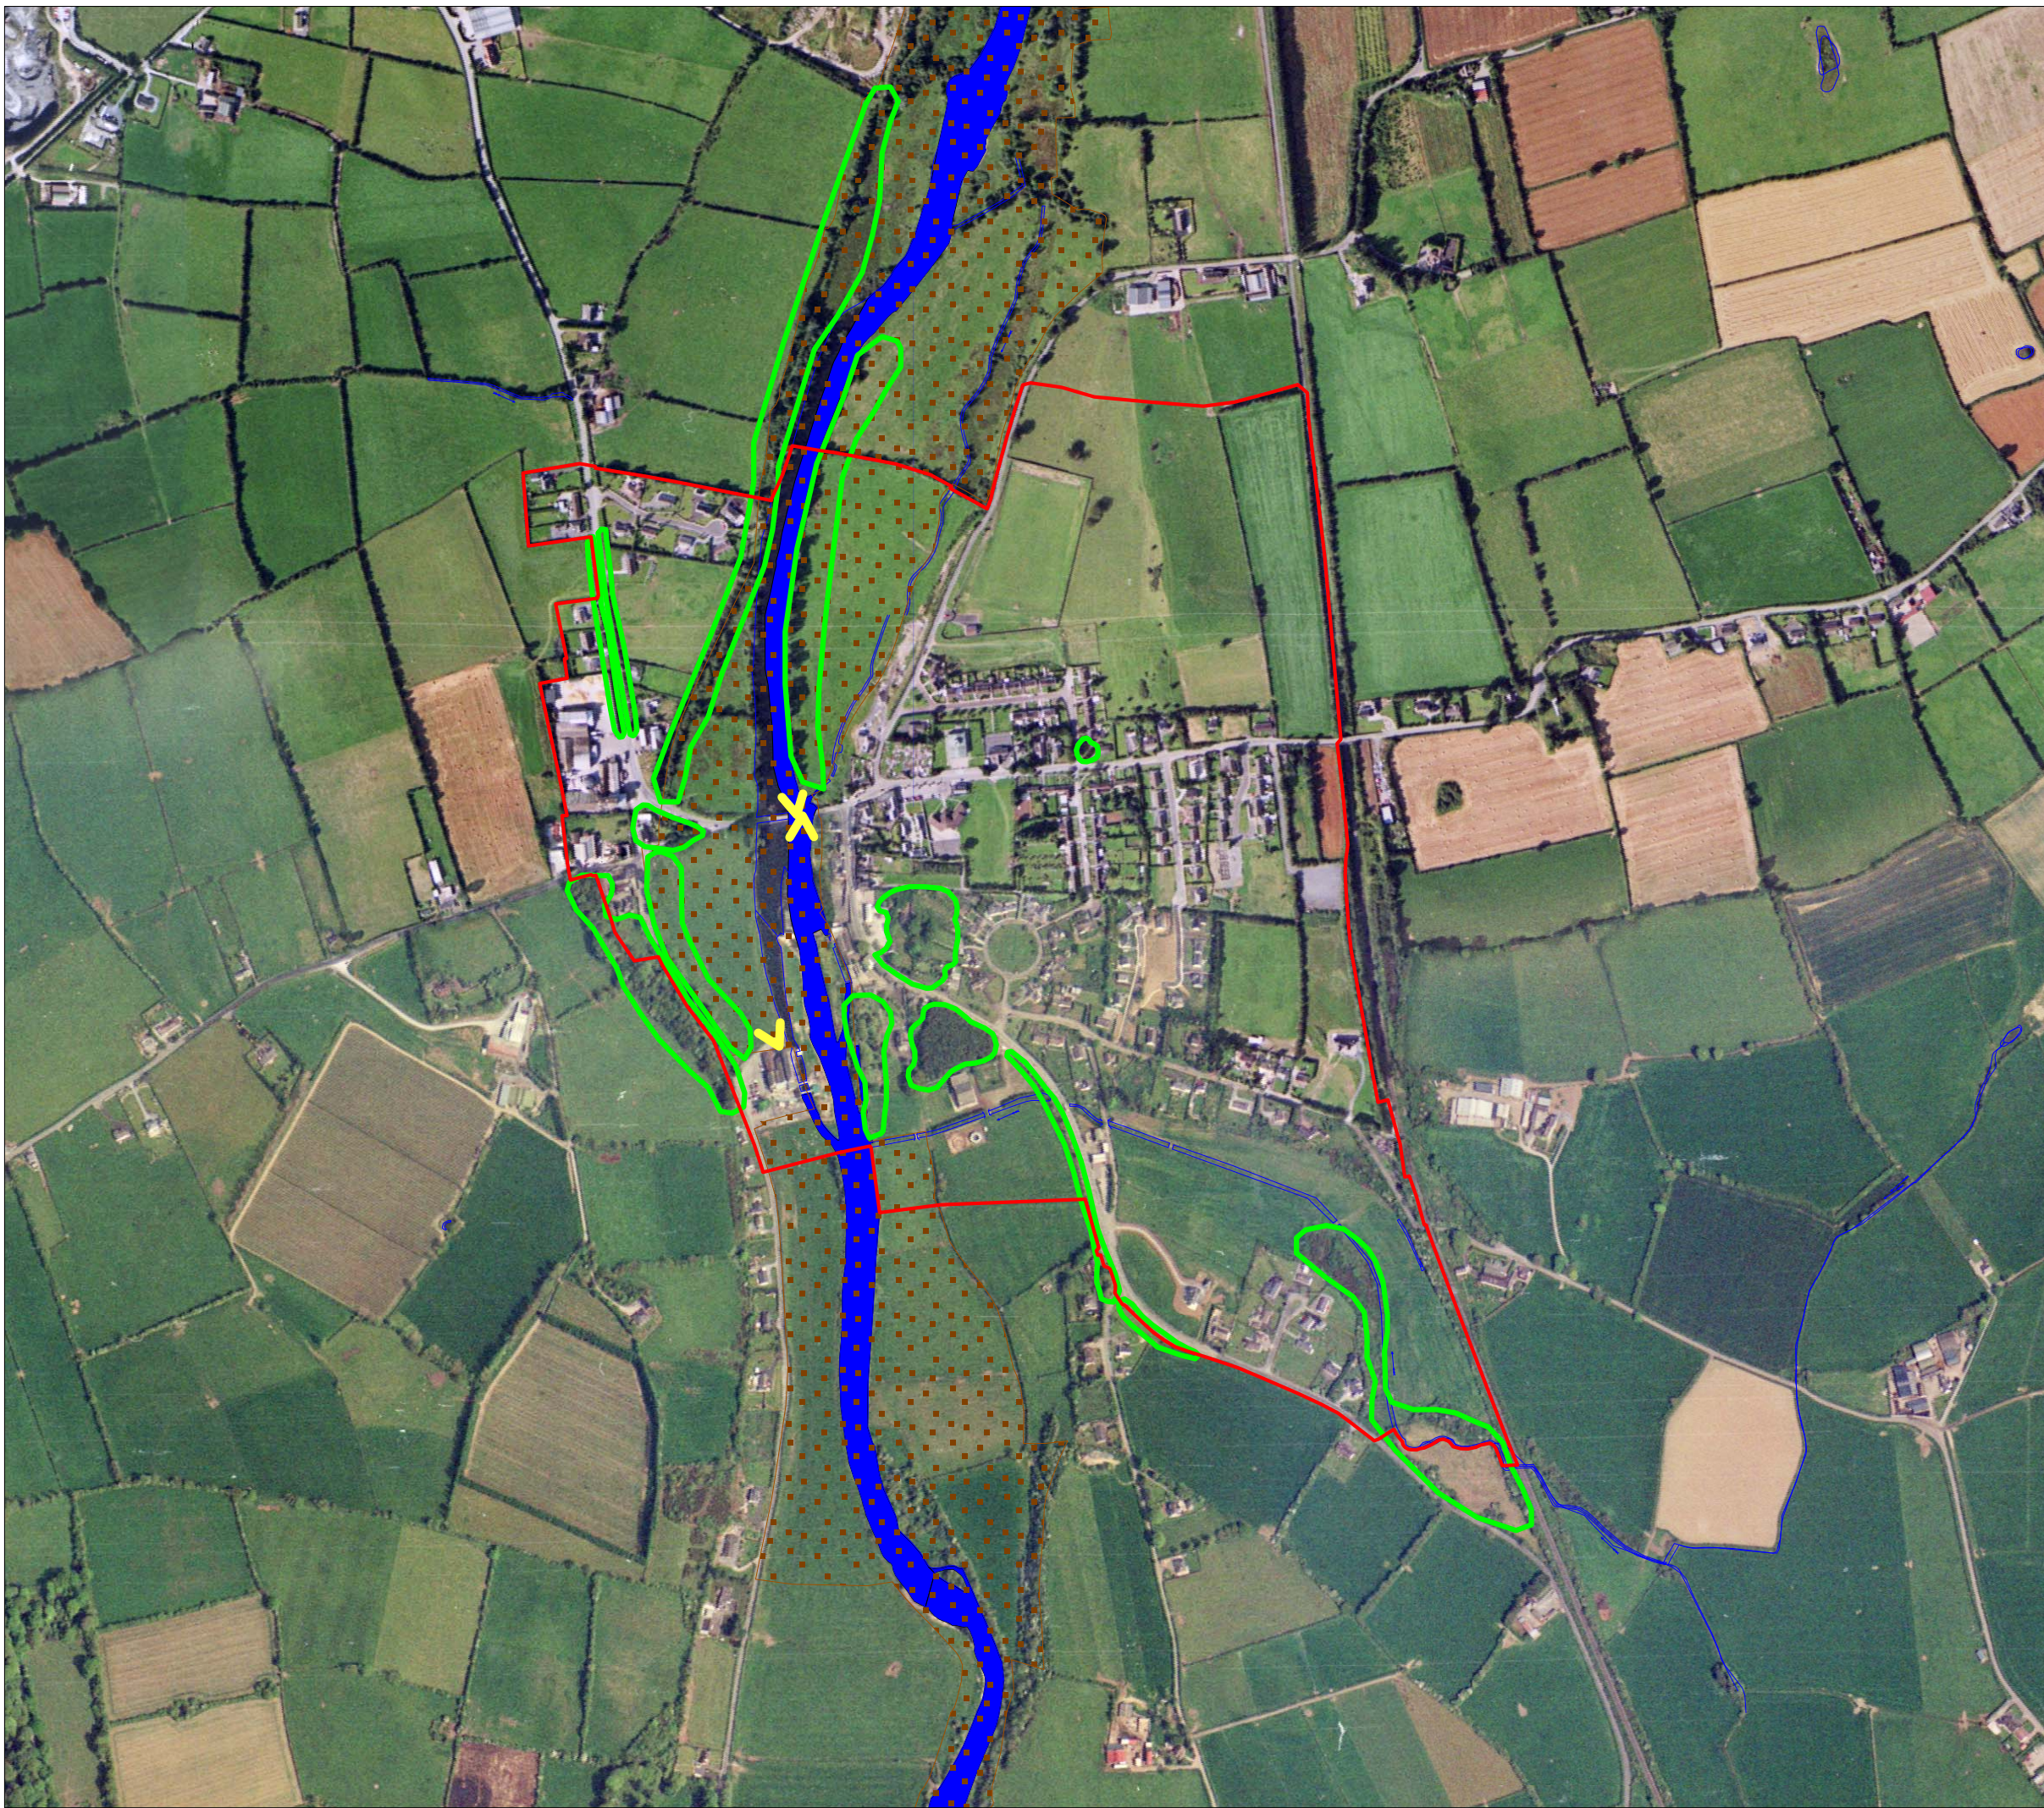

Natural Heritage Protection

Legend

-  Local Area Plan Boundary
-  Protected View
-  Trees and Hedgerows to be protected
-  Special Area of Conservation

Date: July 2009
Scale 1:7,500 at A3

Based on Ordnance Survey
Ireland Map, Licence No.
Kilkenny/CCMA/08/12