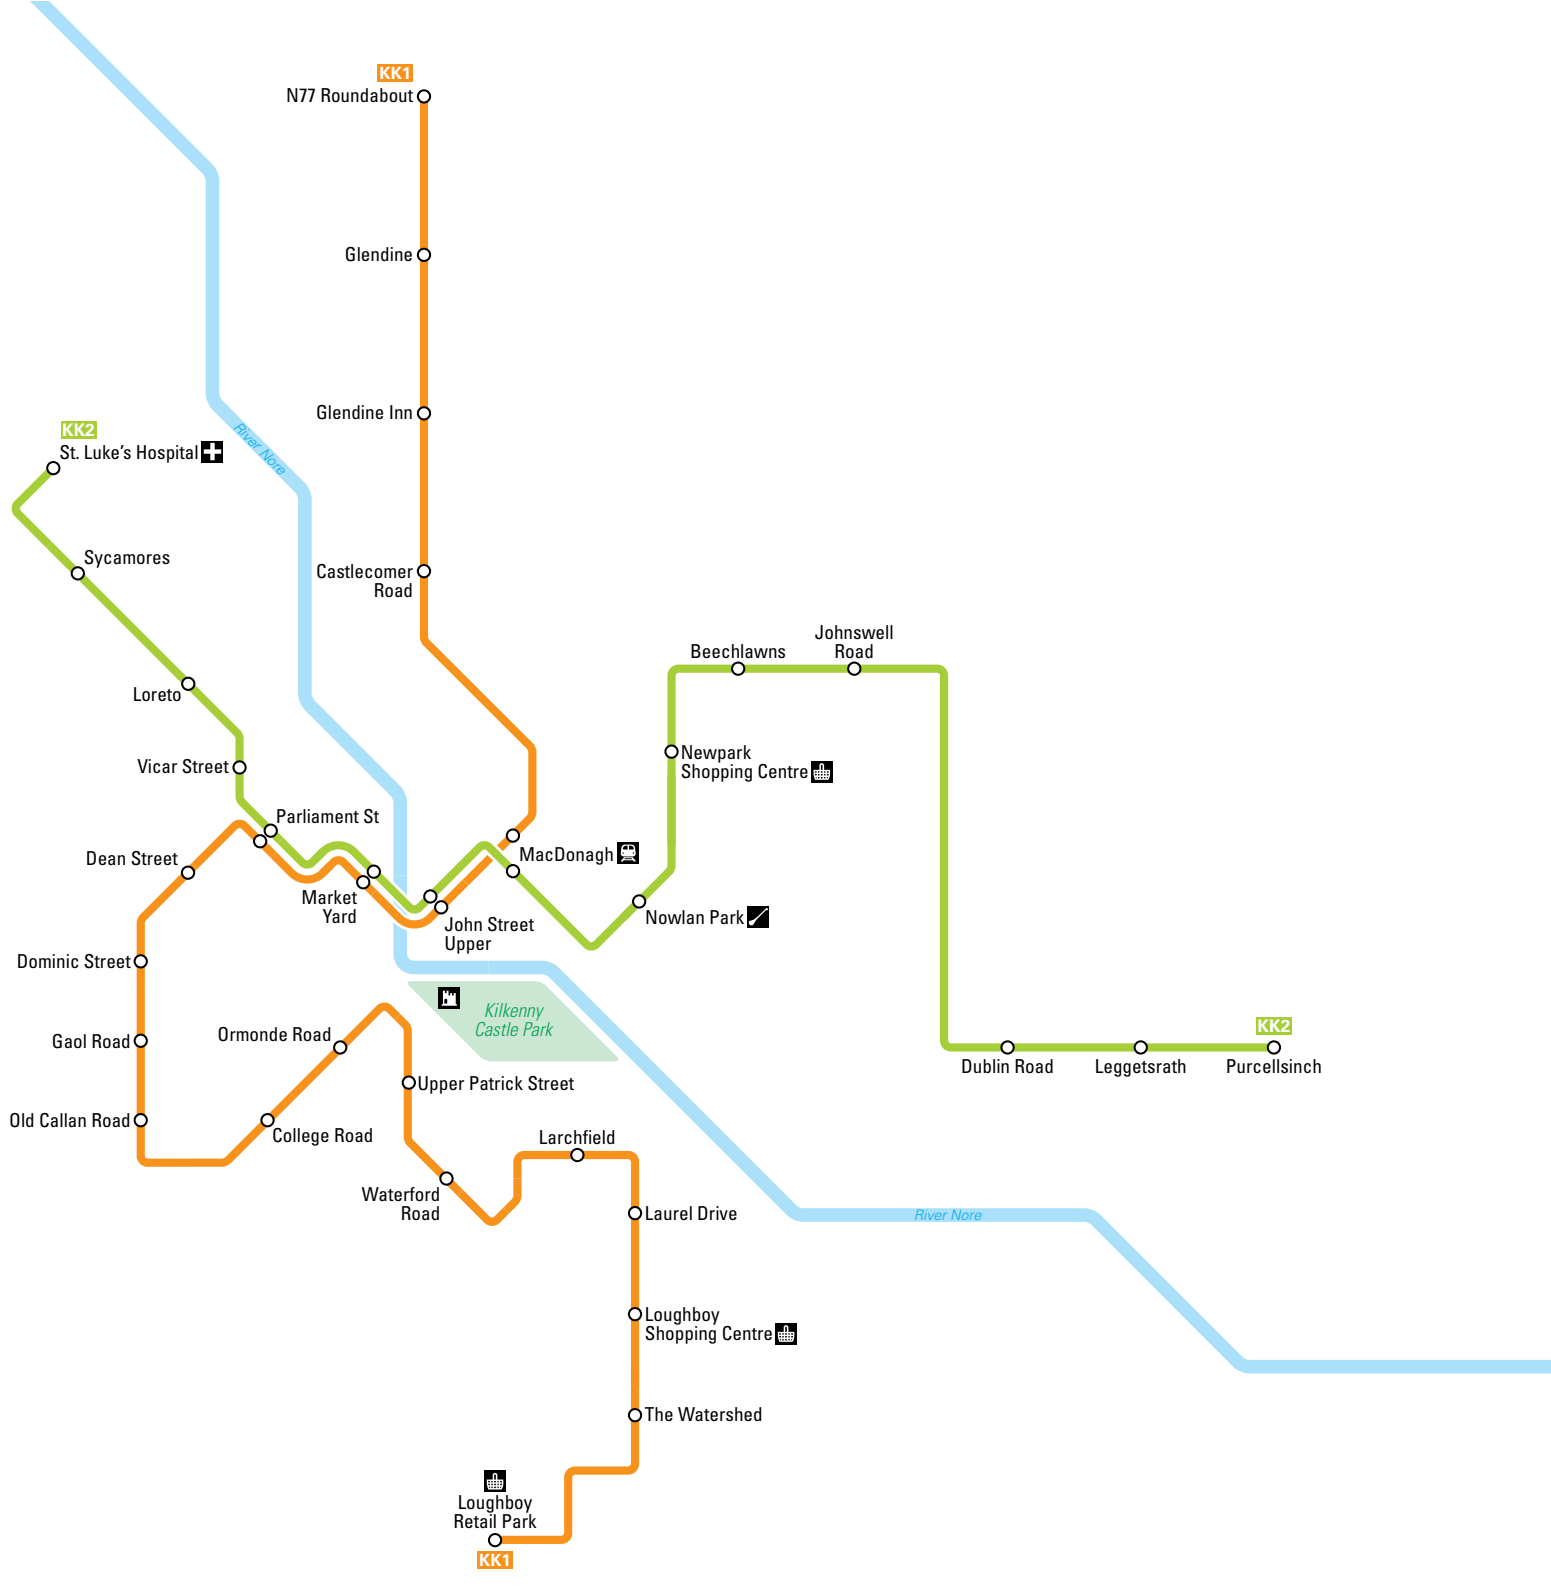

# Kilkenny bus services

Save up to 30% vs cash singles when you use a TFI Leap Card.

## BUS SERVICES

- KK1** KK1 - Town Service  
Frequency: Weekday 30 min  
Saturday 30 min / Sunday 30-60 min
- KK2** KK2 - Town Service  
Frequency: Weekday 30 min  
Saturday 30 min / Sunday 30-60 min

## KEY

- Bus route
- Stop
- Bus route terminus
- Rail
- Castle
- Hospital
- GAA Stadium
- Shopping Centres

Schematic map. Not to scale. December 2019